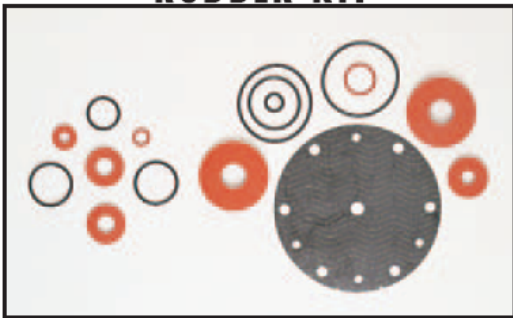

Backflow Preventer Repair Kits

MODEL DCVE REPAIR KITS

SIZE	FIRST CHECK ASSEMBLY	SECOND CHECK ASSEMBLY	RUBBER KIT
3/4" & 1" DCVE	89855PO	89849PO	B91RK00
1 1/2" & 2" DCVE	89855P3	89849P3	B91RK03
2 1/2" & 3" DCVE	89855P5	89849P5	B91RK05
4" DCV	89855P7	89849P7	B91RK07
6" DCV	89855P9	89849P9	B91RK09
8" DCV	89855P10	89849P10	B91RK10

RUBBER KIT

MODEL RPZE & RPZE II REPAIR KITS

SIZE	RELIEF COMPLETE ASSEMBLY	FIRST CHECK ASSEMBLY	SECOND CHECK ASSEMBLY	RUBBER KIT
1/2" & 3/4" RPZE	89880P9	89878P9	89879P9	B93RK99
3/4" & 1" RPZE	89850P0	89848P0	89849P0	B92RK00
1 1/4" RPZE	89850P2	89848P2	89849P2	B92RK02
1 1/2" RPZE II	89880P3	89878P3	89879P3	B93RK03
1 1/2" & 2"	89850P3	89848P3	89849P3	B92RK03
2 1/2" & 3" RPZ	89850P5	89848P5	89849P5	B92RK05
4" RPZ	89850P7	89848P7	89849P7	B92RK07
6" RPZ	89850P9	89848P9	89849P9	B92RK09
8" RPZ	89850P10	89848P10	89849P10	B92RK10